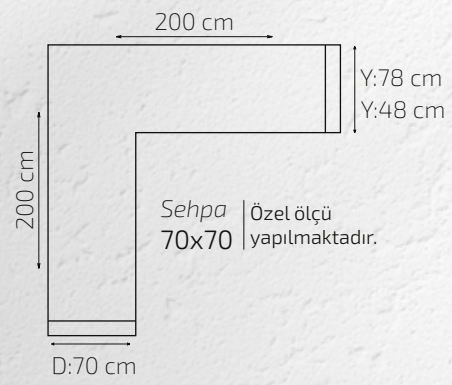

İSEDİR TAKIMI

İKİLİ	TEKLİ	ÜÇLÜ	SEHPA	MASA
G:120	G:65	G:180	G:110	G:110
D:65	D:65	D:65	D:70	D:70
Y:70	Y:70	Y:70	Y:55	Y:75

lotus

İSEDİR KÖŞE TAKIMI

You can give your living spaces a completely different appearance by choosing the product that suits your style.